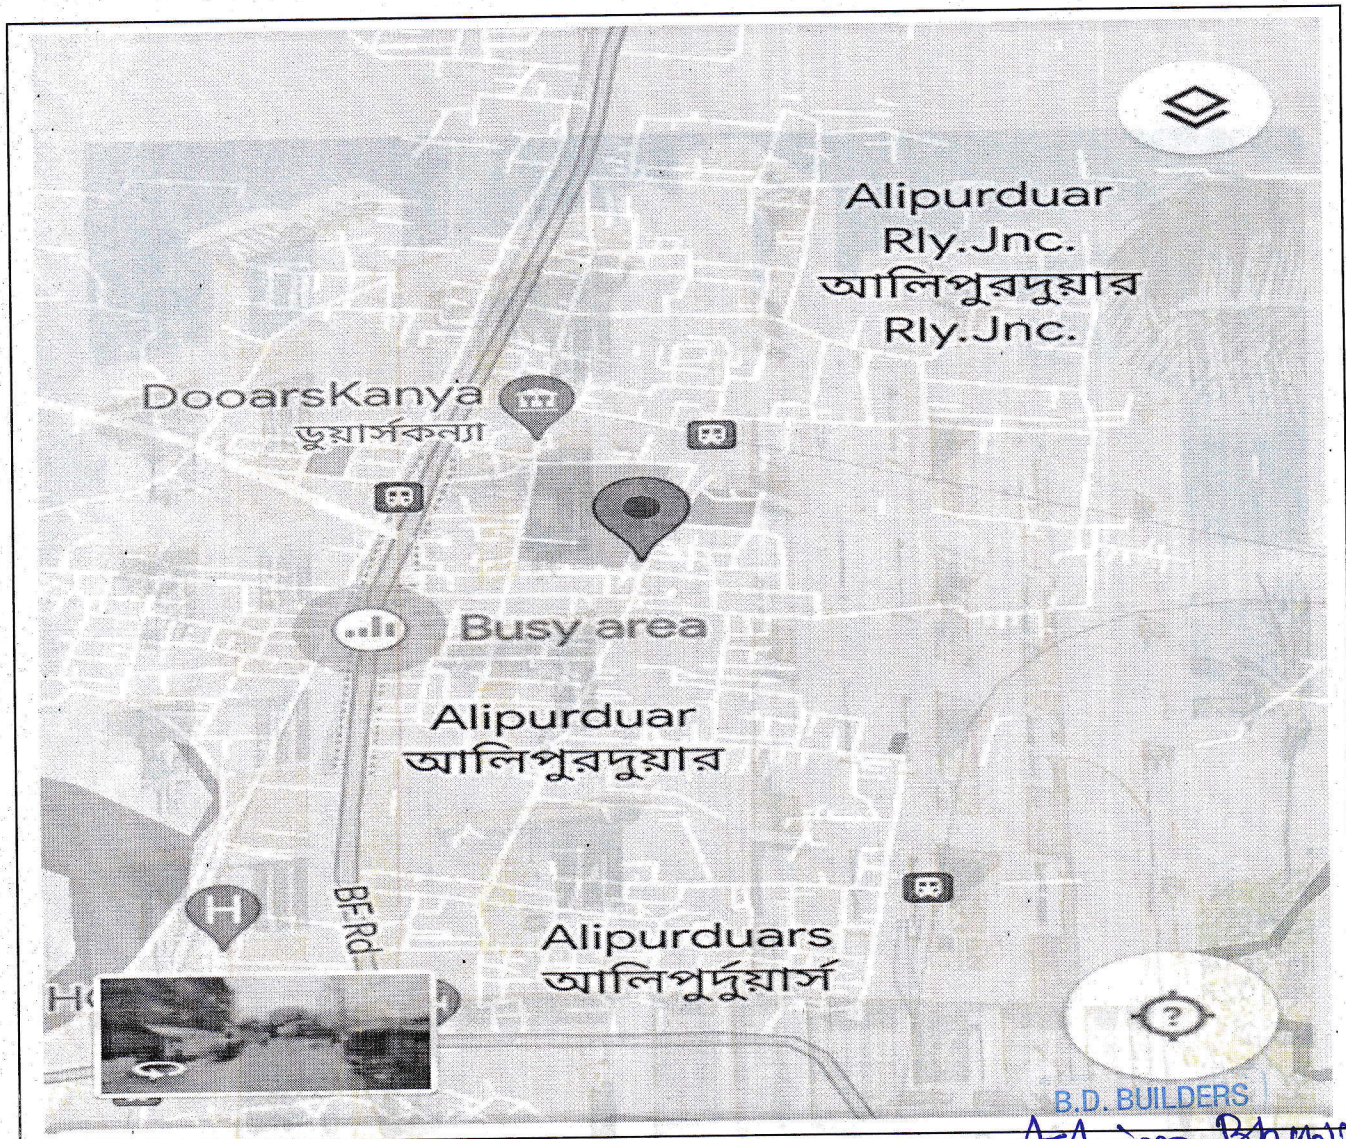

Mob.: 9434154059
6296119880

B.D. Builders

NETAJEE ROAD, DURGABARI, ALIPURDUAR, W.B , PIN- 736121

Project "SREENIVAS DWELL 3

Ref. No. : .....

Date : .....

College para road, Alipurduar ,WB

Latitude 2629558N

Longitude 8932024E

B.D. BUILDERS

Ashim Bhawanik
Partner